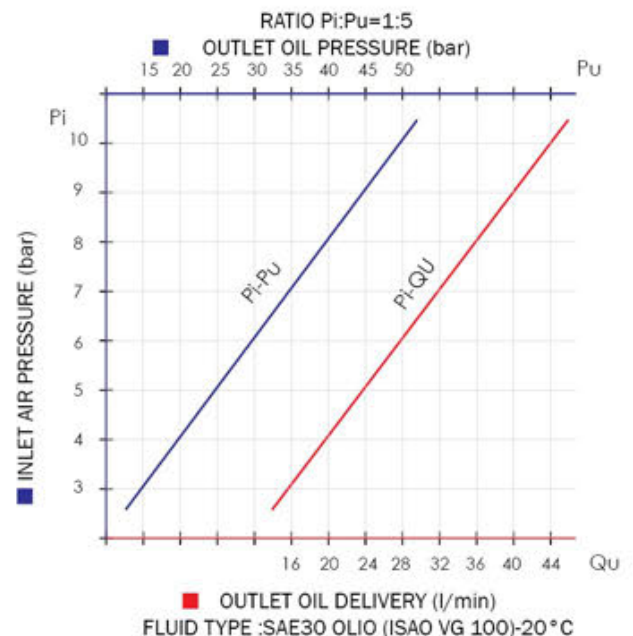

MECLUBE 5:1 OIL PUMP

MADE IN EUROPE

THESE PUMPS ARE ADVISED FOR THE TRANSFER OF MEDIUM-HIGH VISCOSITY OIL OVER MEDIUM TO LONG DISTANCES

Specifications

COMPRESSION RATIO	5:1
AIR CONSUMPTION	250 LPM
AIR INLET CONNECTION	1/4" BSP
OIL OUTLET CONNECTION	1/2" BSP
DELIVERY CAPACITY	28LPM @ 6 Bar
NOISE	80dB

ML51

These pumps are advised for the transfer of medium-high viscosity oil (SAE 15/140) over medium to long distances (150—200 m). The delivery capacity of the pump varies according to particular applications and combinations: the pressure of air supplied; viscosity and temperature of fluid being pumped; dimensions of delivery hose; dimensions of connections and type of gun being used. Suitable for tank, drum or wall mount. Available in various kits.

MECLUBE 5:1 OIL PUMP

AIR OPERATED PUMP KITS Specifications

	PUMP	6 MTR DELIVERY HOSE	FILTER REG-LUBRICATOR	NOZZLE	15 MTR HOSE REEL	MAY200 TROLLEY
ML5120	5:1					
ML5120-06F	5:1	Y	Y	On/Off Nozzle		
ML5120-06FB	5:1	Y		On/Off Nozzle		
ML5120-06K	5:1	Y	Y	Mechanical		
ML5120-06K4	5:1	Y		Electronic		
ML5120-06E	5:1	Y	Y	Electronic		
ML5120-06K5	5:1	Y	Y	Preset		
ML5120-Y15K	5:1	Y	Y	Mechanical	Y	
ML5120-Y15E	5:1	Y	Y	Electronic	Y	
ML5120-Y15K5	5:1	Y	Y	Preset	Y	
MAY200-M51-06K	5:1	Y	Y	Mechanical		Y
MAY200-M51-06E	5:1	Y	Y	Electronic		Y
MAY200-M51-06K5	5:1	Y	Y	Preset		Y
MAY200-M51-H15K	5:1	Y	Y	Mechanical	Y	Y
MAY200-M51-H15E	5:1	Y	Y	Electronic	Y	Y
MAY200-M51-H15K5	5:1	Y	Y	Preset	Y	Y