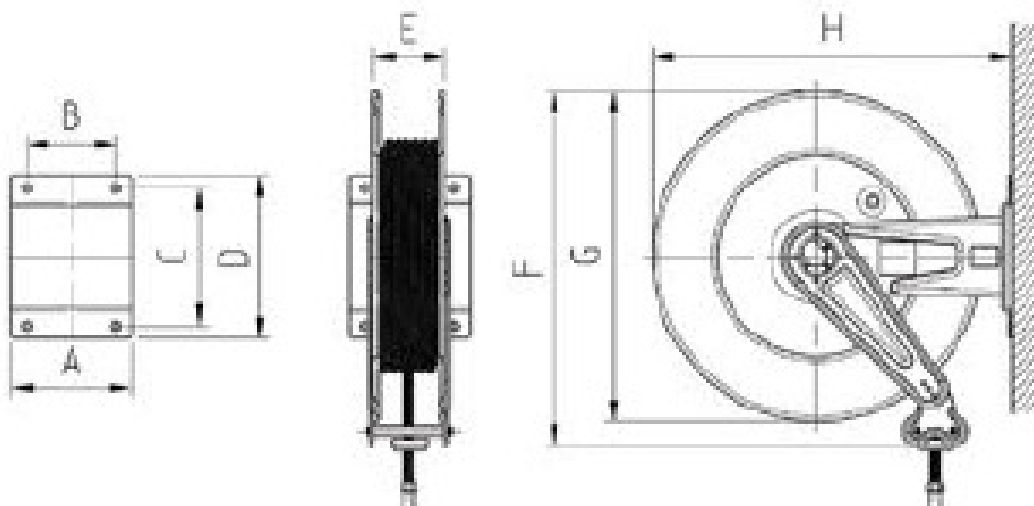

YG0615 Grease Hose Reel

Hose Length: 15 Mitres

Hose Dia: ¼"

Inlet: M¼"G

Outlet: M¼"G

Equipped with:

- Synthetic black rubber hose 2SC
- Galvanised Connections
- Swivelling joint 90° galvanised

OVERALL DIMENSIONS FIXED

Mod.	A	B	C	D	E	F	G	H				
YG0615	158	120	168	192	95	450	400	435	12,50	<19,50	0,046	1