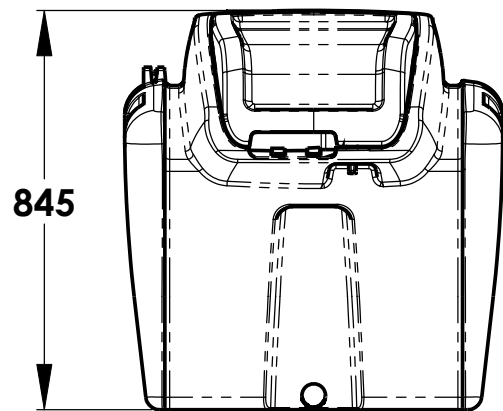

# 600 LITRE DIESEL TANK

COPYRIGHT©2016  
THE CONTENTS OF THIS DRAWING  
REMAINS THE PROPERTY OF  
EQUIPCO. CONTENTS  
MAY NOT BE COPIED OR  
REPRODUCED UNLESS PREVIOUSLY  
AUTHORISED

NOTE: SOME SIZES MAY VARY SLIGHTLY DUE TO THE NATURE OF THE ROTO-MOULDING PROCESS