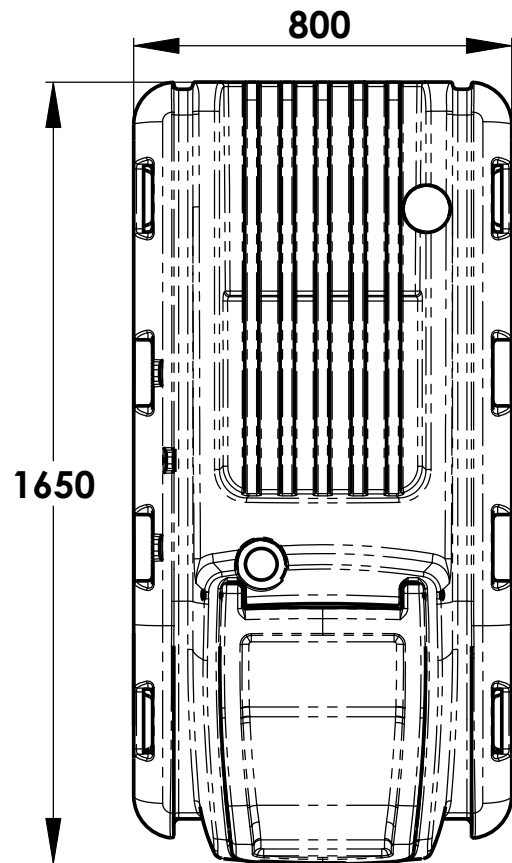

# 600 LITRE DIESEL TANK

COPYRIGHT©2016  
THE CONTENTS OF THIS DRAWING  
REMAINS THE PROPERTY OF  
EQUIPCO. CONTENTS  
MAY NOT BE COPIED OR  
REPRODUCED UNLESS PREVIOUSLY  
AUTHORISED

NOTE: SOME SIZES MAY VARY SLIGHTLY DUE TO THE NATURE OF THE ROTO-MOULDING PROCESS