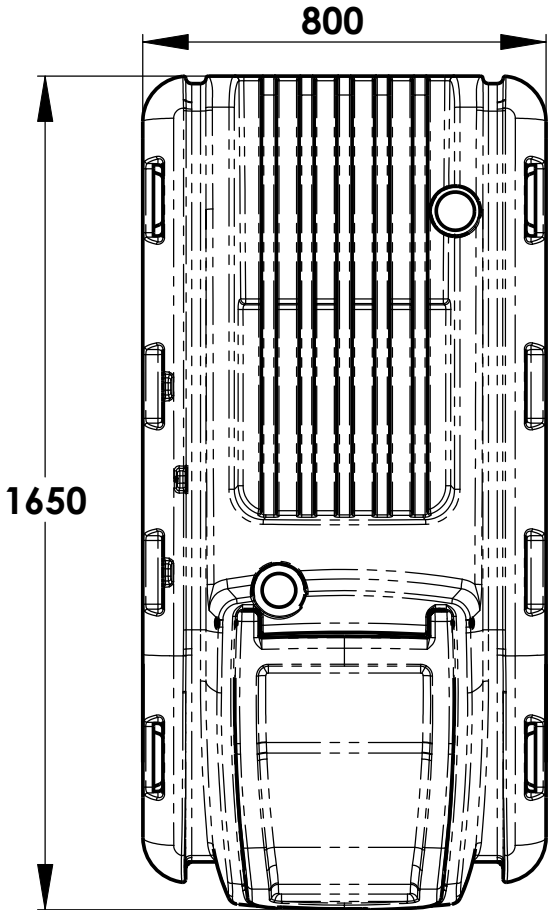

# 400 LITRE DIESEL TANK

PLAN VIEW

PICTORIAL VIEW

FRONT VIEW

SIDE VIEW

COPYRIGHT©2016  
THE CONTENTS OF THIS DRAWING  
REMAINS THE PROPERTY OF  
EQUIPCO. CONTENTS  
MAY NOT BE COPIED OR  
REPRODUCED UNLESS PREVIOUSLY  
AUTHORISED

NOTE: SOME SIZES MAY VARY SLIGHTLY DUE TO THE NATURE OF THE ROTO-MOULDING PROCESS