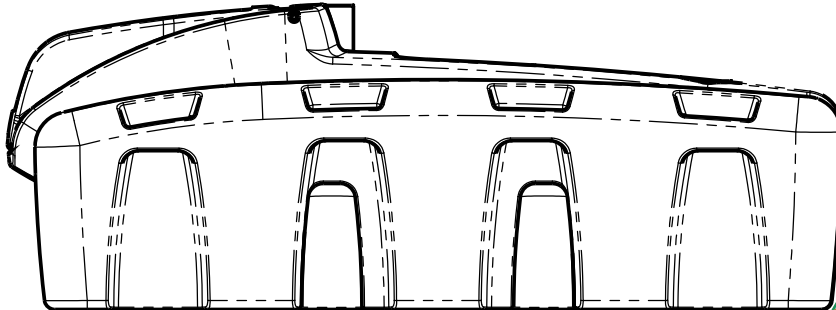

# 400 LITRE DIESEL TANK

PLAN VIEW

PICTORIAL VIEW

FRONT VIEW

SIDE VIEW

COPYRIGHT©2016  
THE CONTENTS OF THIS DRAWING  
REMAINS THE PROPERTY OF  
EQUIPCO. CONTENTS  
MAY NOT BE COPIED OR  
REPRODUCED UNLESS PREVIOUSLY  
AUTHORISED

NOTE: SOME SIZES MAY VARY SLIGHTLY DUE TO THE NATURE OF THE ROTO-MOULDING PROCESS