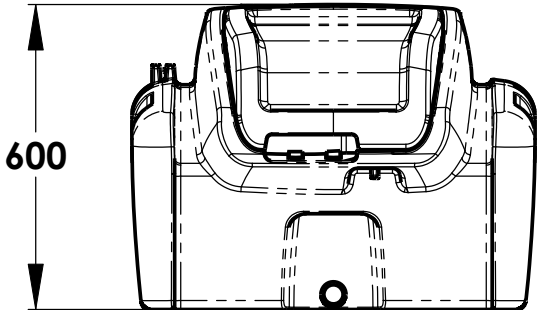

# 400 LITRE DIESEL TANK

PLAN VIEW

PICTORIAL VIEW

FRONT VIEW

SIDE VIEW

COPYRIGHT©2016  
THE CONTENTS OF THIS DRAWING  
REMAINS THE PROPERTY OF  
EQUIPCO. CONTENTS  
MAY NOT BE COPIED OR  
REPRODUCED UNLESS PREVIOUSLY  
AUTHORISED

NOTE: SOME SIZES MAY VARY SLIGHTLY DUE TO THE NATURE OF THE ROTO-MOULDING PROCESS