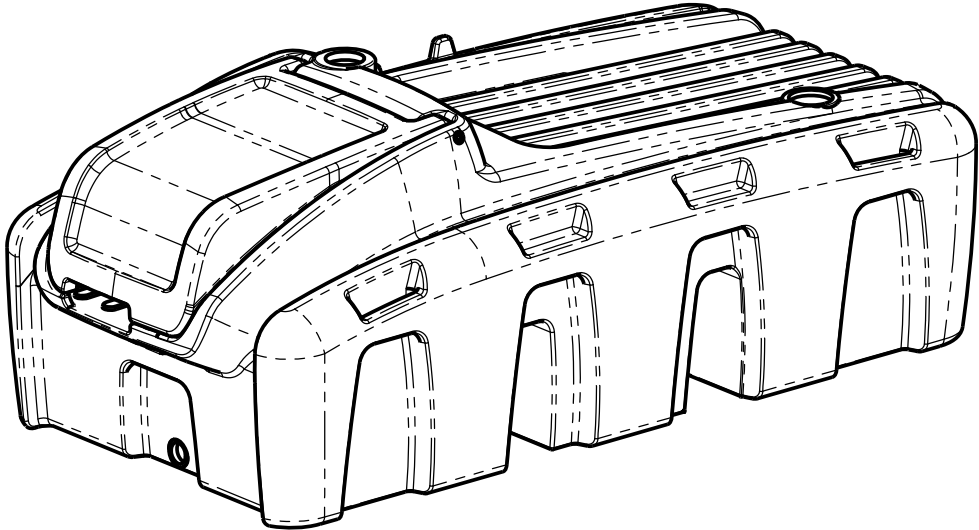

# 400 LITRE DIESEL TANK

PLAN VIEW

PICTORIAL VIEW

FRONT VIEW

SIDE VIEW

COPYRIGHT©2016  
THE CONTENTS OF THIS DRAWING  
REMAINS THE PROPERTY OF  
EQUIPCO. CONTENTS  
MAY NOT BE COPIED OR  
REPRODUCED UNLESS PREVIOUSLY  
AUTHORISED

NOTE: SOME SIZES MAY VARY SLIGHTLY DUE TO THE NATURE OF THE ROTO-MOULDING PROCESS